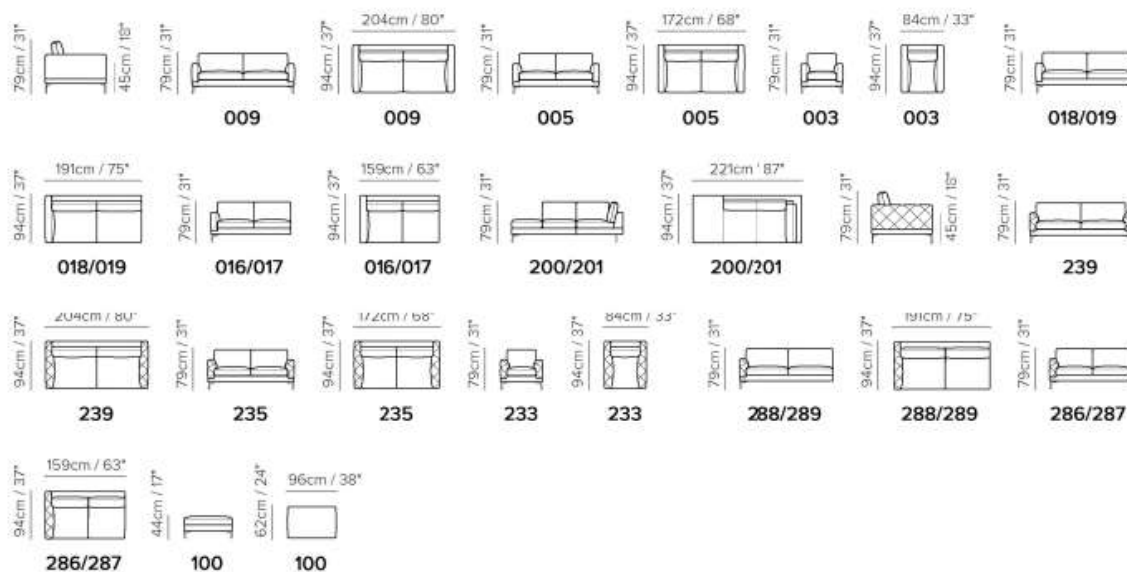

SCHEMATICS

COMPOSITION EXAMPLES